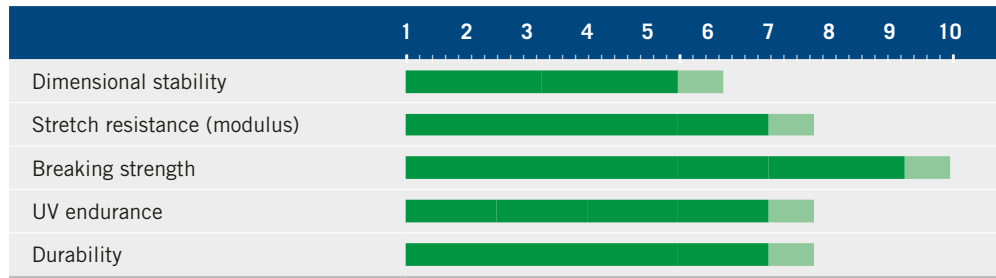

CDX PRO POLYESTER CRUISING LAMINATES

COMPARATIVE FEATURES

WEIGHT RANGE CDX PRO POLYESTER CRUISING LAMINATES

STYLE	FILM MIL	WEIGHT OZ.	TAFETTA 1	FIBERCONTENT DPI		TAFETTA 2
				0°	+60°/-60° ZIGZAG	
CDX Pro 5	1.0	5.2	50x50	6000	2000	50x50
CDX Pro 6	1.25	6.1	50x50	6000	2000	150x150
CDX Pro 7	1.5	7.4	150x150	6000	2000	150x150
CDX Pro 9	1.75	8.5	150x150	6000	2000	250x150
CDX Pro 11	2.0	9.5	250x150	6000	2000	250x150

WEIGHT RANGE CDX PRO COOL GREY POLYESTER CRUISING LAMINATES

STYLE	FILM MIL	WEIGHT OZ.	TAFETTA 1	FIBERCONTENT DPI		TAFETTA 2
				0°	+60°/-60° ZIGZAG	
CDX Pro 6 Cool Grey	1.25	6.1	50x50	6000	2000	150x150
CDX Pro 7 Cool Grey	1.5	7.4	150x150	6000	2000	150x150
CDX Pro 9 Cool Grey	1.75	8.5	150x150	6000	2000	250x150
CDX Pro 11 Cool Grey	2.0	9.5	250x150	6000	2000	250x150

APPLICATIONS CDX PRO / COOL GREY POLYESTER CRUISING LAMINATES

BOAT LENGTH FT.	MAINSAIL	NO. 3	NO. 2	NO. 1
25 – 30	CDX Pro 6	CDX Pro 6	CDX Pro 6	CDX Pro 5
31 – 35	CDX Pro 7	CDX Pro 7	CDX Pro 7	CDX Pro 6
36 – 40	CDX Pro 7/9	CDX Pro 9	CDX Pro 7	CDX Pro 6
41 – 45	CDX Pro 9	CDX Pro 11	CDX Pro 9	CDX Pro 7
46 – 50	CDX Pro 11	CDX Pro 11	CDX Pro 11	CDX Pro 9

Go the extra mile!